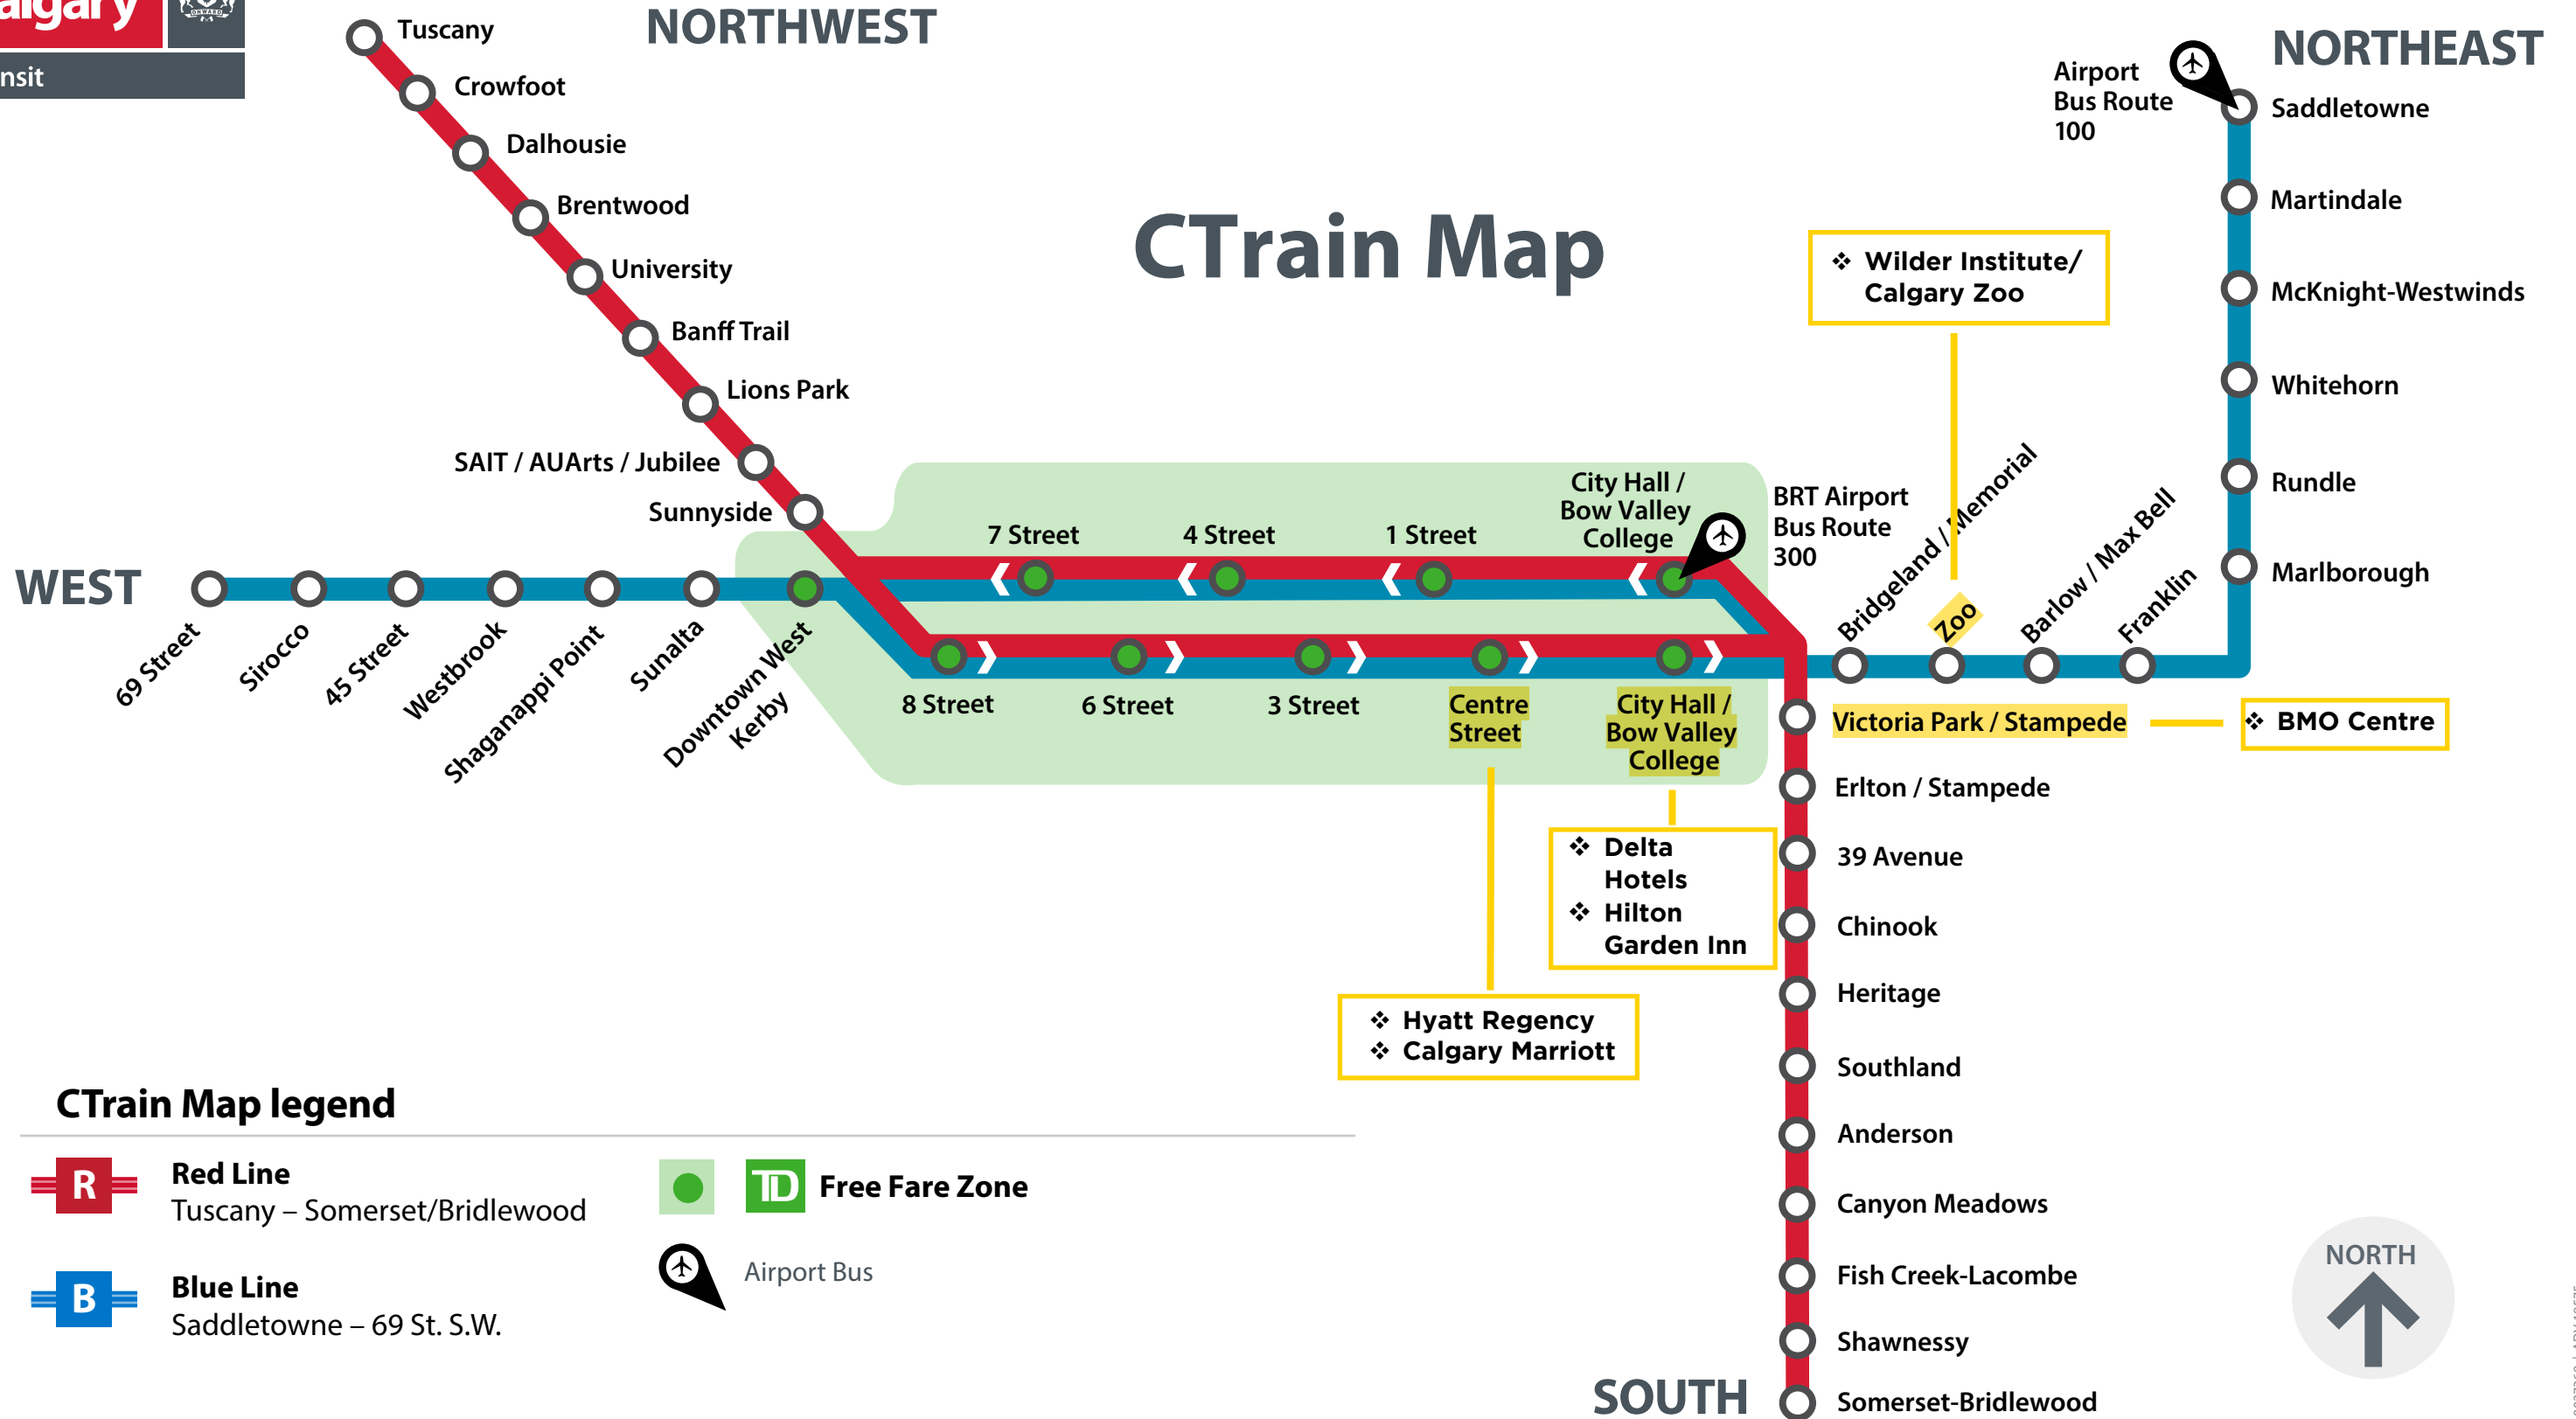

CTrain Map

CTrain Map legend

Red Line
Tuscany – Somerset/Bridlewood

Blue Line
Saddletowne – 69 St. S.W.

TD Free Fare Zone

Airport Bus